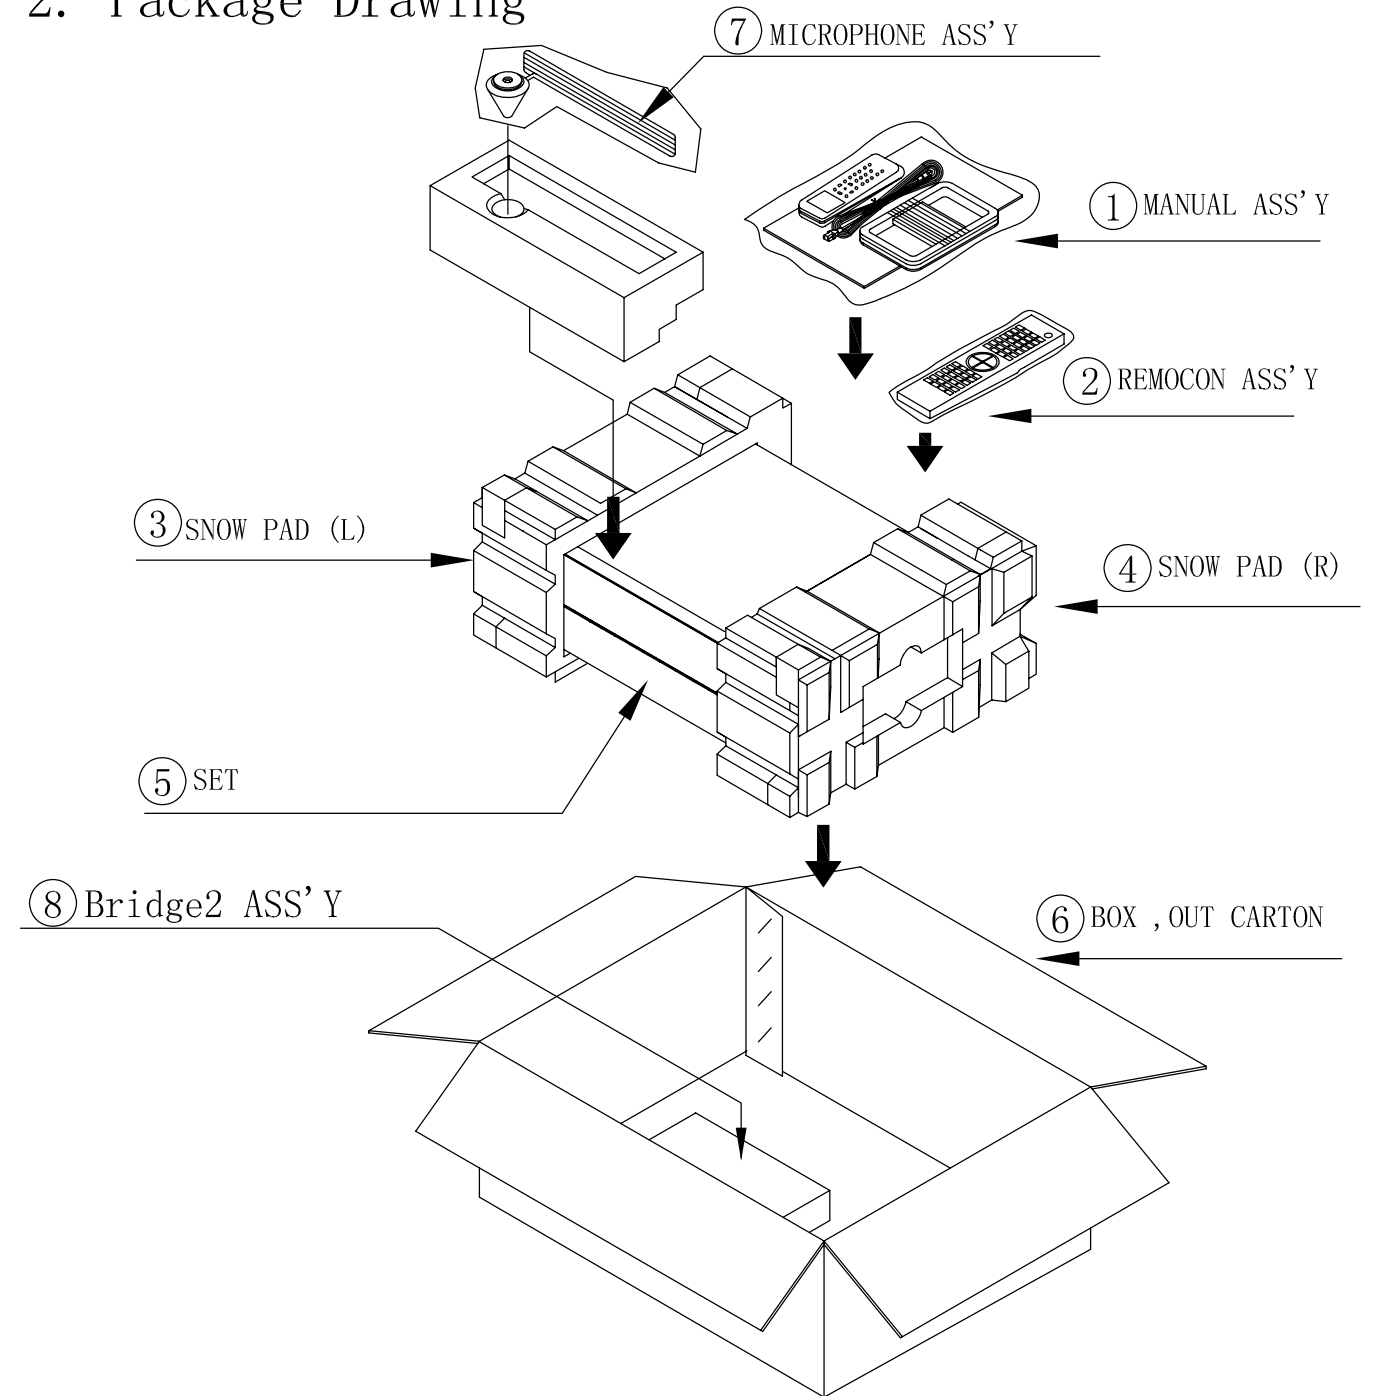

1. Instruction manual ass'y - Accessories

NO	DESCRIPTION	PARTS NO.	Q, ty
1	POLY BAG		1
2	CARD WARRANTY	CQE1A172X	1
3	AM LOOP ANTENNA ASS' Y	CSA1A027Z	1
4	BATTERY		2
5	Owner's Manual		1
6	FM 1 POL ANT (UL)	CSA1A019Z	1
7	REMOCON ASS' Y (ZONE2)	CARTZONE24	1
8	CORD, POWER (UL)	CJA2A070Z	1
9	SHEET GUIDE	CQE1A384Z	1
10	STAPLE		3
11	COVER ASS' Y		1
	1 COVER A	CGR2A436	1
	2 COVER B	CGR2A437	1
	3 ORNAMENT , AL A	CGX1A391C66	1
	4 ORNAMENT , AL B	CGX1A392C66	1
	5 SHEET, FRONT COVER	CQE1A219Z	1
	6 PAD , COVER	CPS1A676	1
	7 BAG , POLY		1
12	IMAGE BROCHURES		1
A	REMOCON ASS' Y	RB46G00	1
B	MICROPHONE ASS' Y	CJXAVR340MICRO	1

2. Package Drawing

NO	DESCRIPTION	PARTS NO.	Qty
1	ACCESSORY-1		1
2	REMOCON ASS' Y	RB46G00	1
3	SNOW, PAD (L)	CPS5A564Z	1
4	SNOW, PAD (R)	CPS5A565Z	1
5	AVR 3550HD	AVR 3550HD	1
6	BOX, OUT CARTON	CPG1A855X	1
7	MICROPHONE ASS' Y	CJXAVR340MICRO	1
8	BRIDGE 2 ASS' Y	CXZBRIDGE2354	1