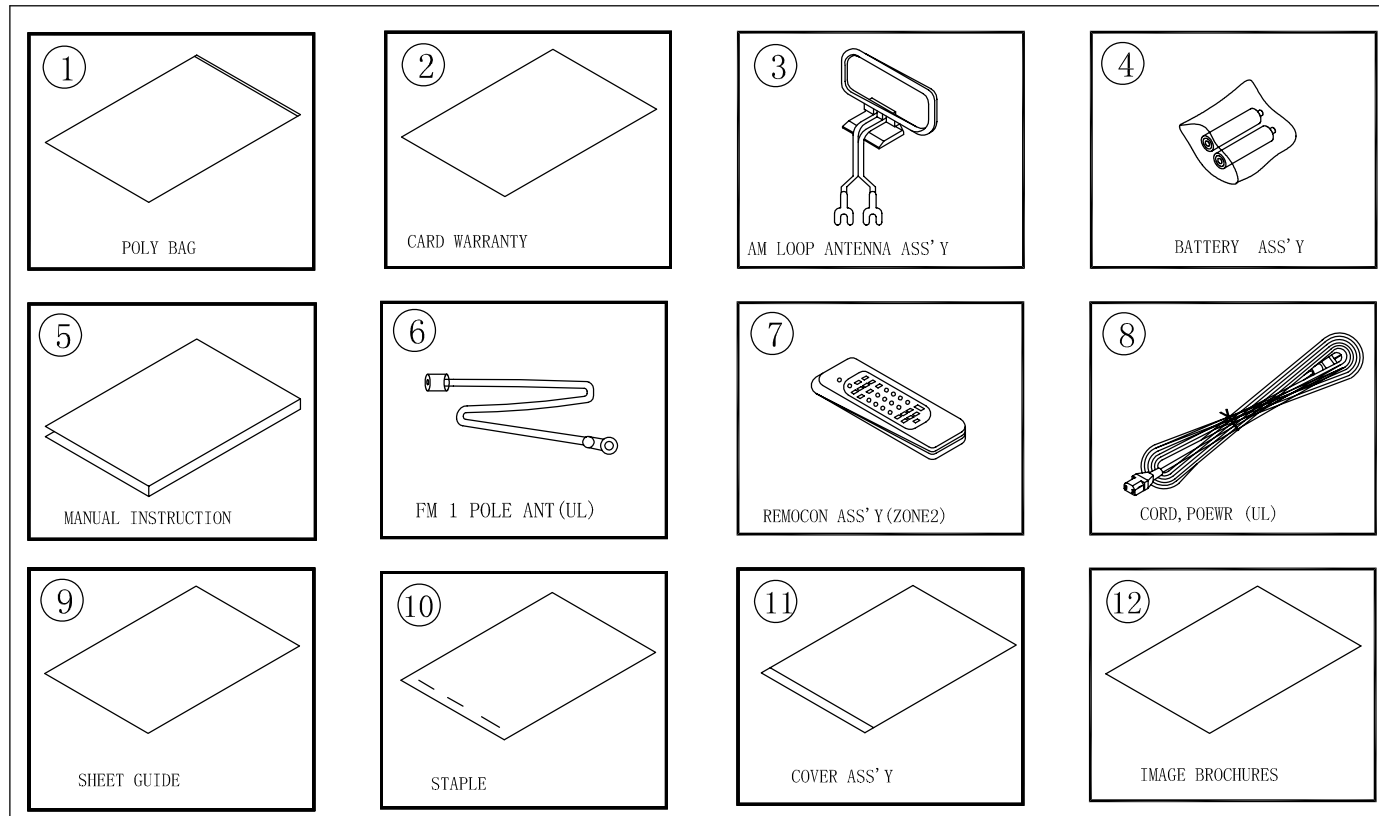

1. Instruction manual ass'y - Accessories

NO	DESCRIPTION	PARTS NO.	Q, ty
1	POLY BAG		1
2	CARD WARRANTY	CQE1A172X	1
3	AM LOOP ANTENNA ASS' Y	CSA1A027Z	1
4	BATTERY		2
5	Owner's Manual		1
6	FM 1 POL ANT (UL)	CSA1A019Z	1
7	REMOCON ASS' Y (ZONE2)	CARTZONE24	1
8	CORD, POWER (UL)	CJA2A070Z	1
9	SHEET GUIDE	CQE1A384Z	1
10	STAPLE		3
11	COVER ASS' Y		1
	1 COVER A	CGR2A436	1
	2 COVER B	CGR2A437	1
	3 ORNAMENT , AL A	CGX1A391C66	1
	4 ORNAMENT , AL B	CGX1A392C66	1
	5 SHEET, FRONT COVER	CQE1A219Z	1
	6 PAD , COVER	CPS1A676	1
	7 BAG , POLY		1
12	IMAGE BROCHURES		1
A	REMOCON ASS' Y	RB46G00	1
B	MICROPHONE ASS' Y	CJXAVR340MICRO	1